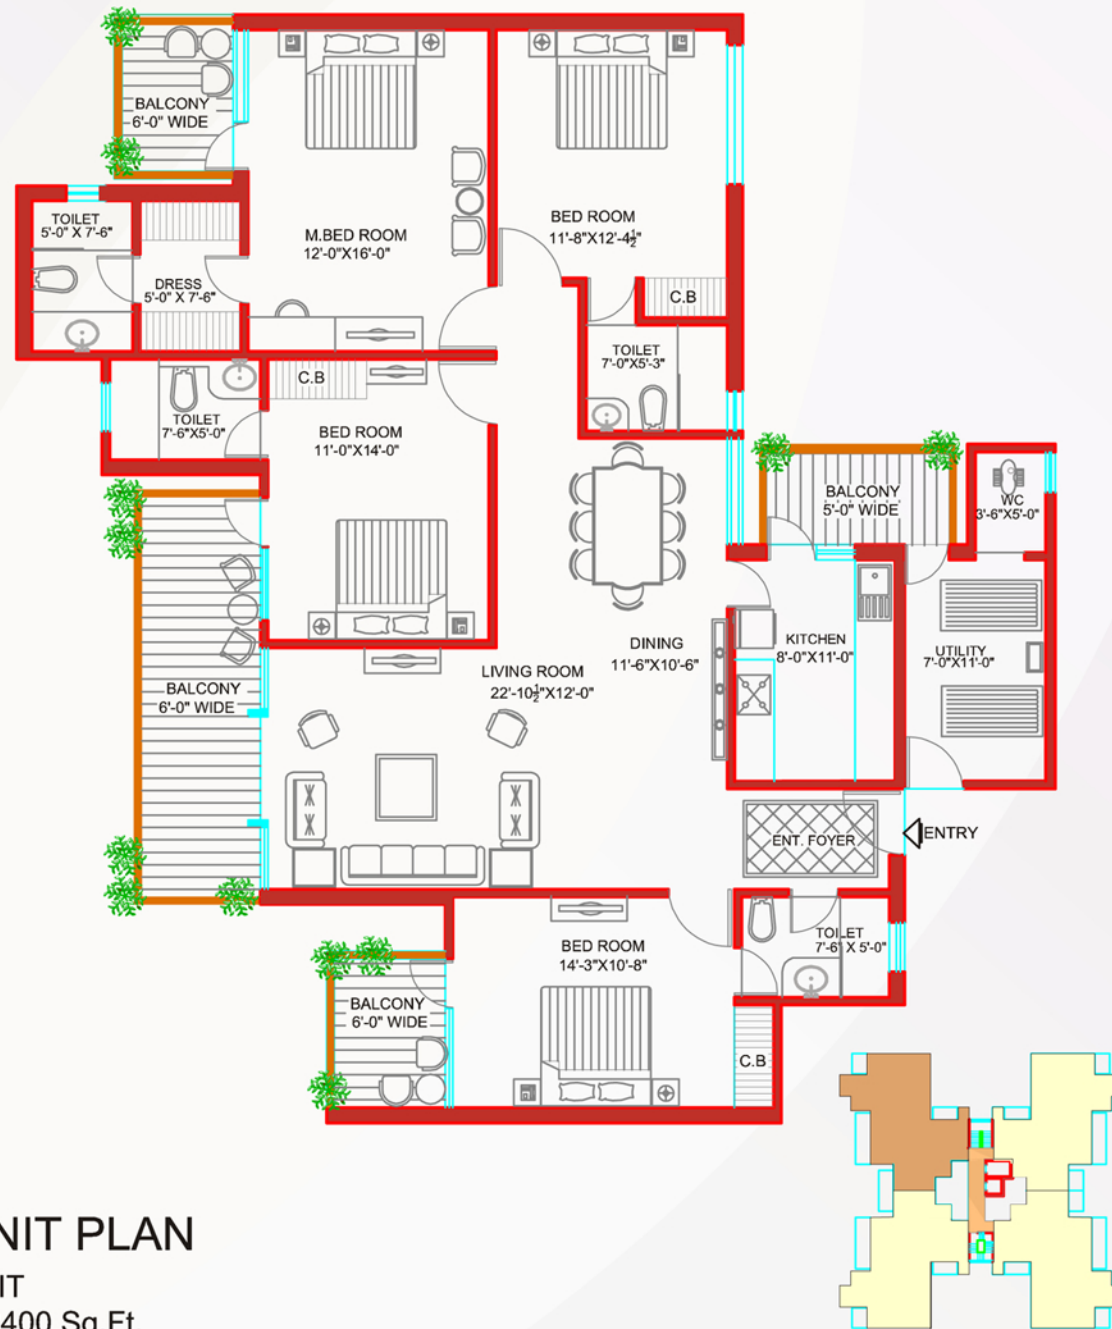

# Unit plan

## TYPICAL UNIT PLAN

4 BED ROOM UNIT  
SUPER AREA =2400 Sq.Ft.

Disclaimer : Plans are tentative subject to approval from all authorities and may vary as per architectural plans.